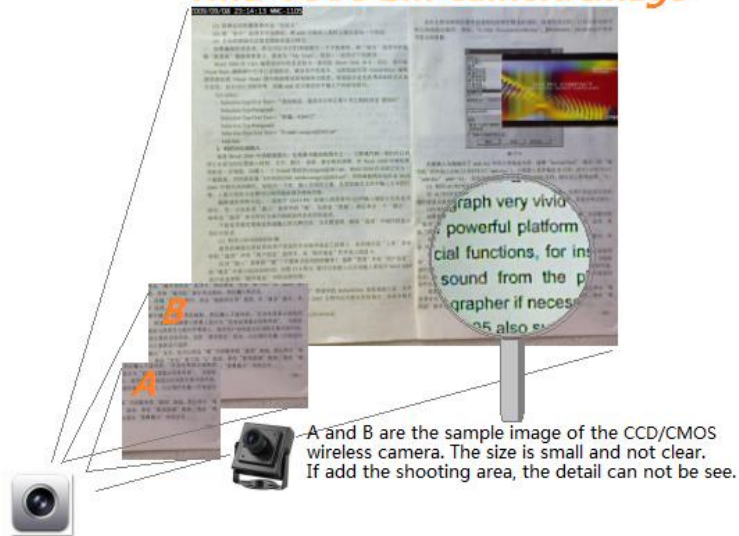

product features

•Nothing on the screen, only you after wear the TMD-750L Iris

•an real mobile phone, GSM/GPRS 850/900/1800/1900MHz, with 120 hours of standby time

•2M camera (only TMD-750C) physical resolution no Interpolated, shoot max 60\*60 cm size font 7 and 8

## TMD-750C 2M Camera Image

Camera Image resolution

Note: TMD-750C 2M cameras is physical resolution no Interpolated resolution, can shoot about max 60\*60 cm size newspaper font 7 and 8, or 100\*100 cm size font 9 and 10. CCD/CMOS camera max 15\*15 cm size font 7 and 8