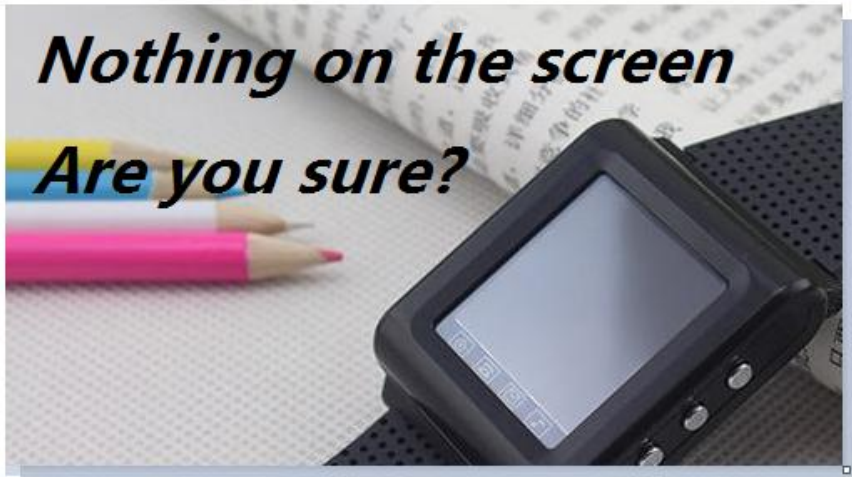

•capacitive touch screens

Emil real-time message and images, share with friends

bluetooth

**EDIMAEG**® Communications Technology  
 HD Wireless Camera  
 Voice Warning System  
 Passwords Scanner